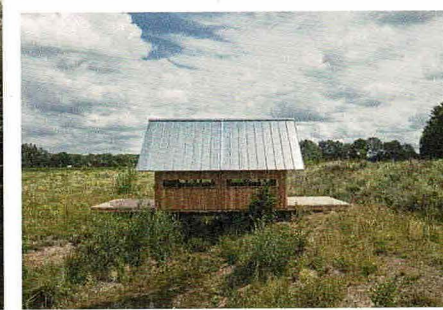

The landscaping around the 180 sq. m barn is simple yet effective, incorporating silver birch trees and wild meadow flowers that soften and meld the building with the established coastal vegetation and surrounding mature trees

A request from his mother to build a flexible garden space that could be used for “dinner parties, art or even theatrical performances” led Casper Schols to design and build his *Garden House* in 2016. The innovative project with movable walls attracted so much attention, including winning various notable accolades, that he was awarded a scholarship to study at the Architectural Association in London as well as receiving the financial backing to develop the idea. Five years on and he has just launched the ANNA Stay, ANNA Meet and a fully bespoke option, ANNA Me. “ANNA is a dynamic home in the shape of an open platform to live with, rather than against, the elements by playing with the configuration of the layers of the house,” he explains. “Just like the way you dress yourself to suit different weather conditions, occasions and moods.” The ANNA Stay has a fixed area, housing the kitchen, shower, toilet and storage space. Above the kitchen there is a mezzanine which is large enough for a second king-sized bed, making the house suitable for four. ANNA Meet was designed to adapt to activities such as yoga, whatever the weather. Both models are built in sustainably grown and untreated larch with birch ply used for the interior. When the wood shells are closed there is a cosy indoor atmosphere, “for moments when the weather is more hostile.” Delivered as one piece or as a flat pack consisting of 26 parts, it is built on easy to remove 1.5m long steel pillars, meaning the cabin can be relocated at any time, leaving nothing behind. All models are available for both on and off grid and start at €87,000. Cabin-ANNA.com