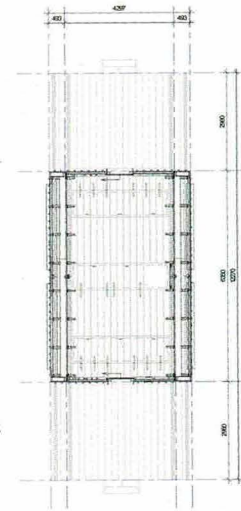

The landscaping around the 180 sq. m barn is simple yet effective, incorporating silver birch trees and wild meadow flowers that soften and meld the building with the established coastal vegetation and surrounding mature trees

A request from his mother to build a flexible garden space that could be used for “dinner parties, art or even theatrical performances” led Casper Schols to design and build his *Garden House* in 2016. The innovative project with movable walls attracted so much attention, including winning various notable accolades, that he was awarded a scholarship to study at the Architectural Association in London as well as receiving the financial backing to develop the idea. Five years on and he has just launched the ANNA Stay, ANNA Meet and a fully bespoke option, ANNA Me. “ANNA is a dynamic home in the shape of an open platform to live with, rather than against, the elements by playing with the configuration of the layers of the house,” he explains. “Just like the way you dress yourself to suit different weather conditions, occasions and moods.” The ANNA Stay has a fixed area, housing the kitchen, shower, toilet and storage space. Above the kitchen there is a mezzanine which is large enough for a second king-sized bed, making the house suitable for four. ANNA Meet was designed to adapt to activities such as yoga, whatever the weather. Both models are built in sustainably grown and untreated larch with birch ply used for the interior. When the wood shells are closed there is a cosy indoor atmosphere, “for moments when the weather is more hostile.” Delivered as one piece or as a flat pack consisting of 26 parts, it is built on easy to remove 1.5m long steel pillars, meaning the cabin can be relocated at any time, leaving nothing behind. All models are available for both on and off grid and start at €87,000. Cabin-ANNA.com