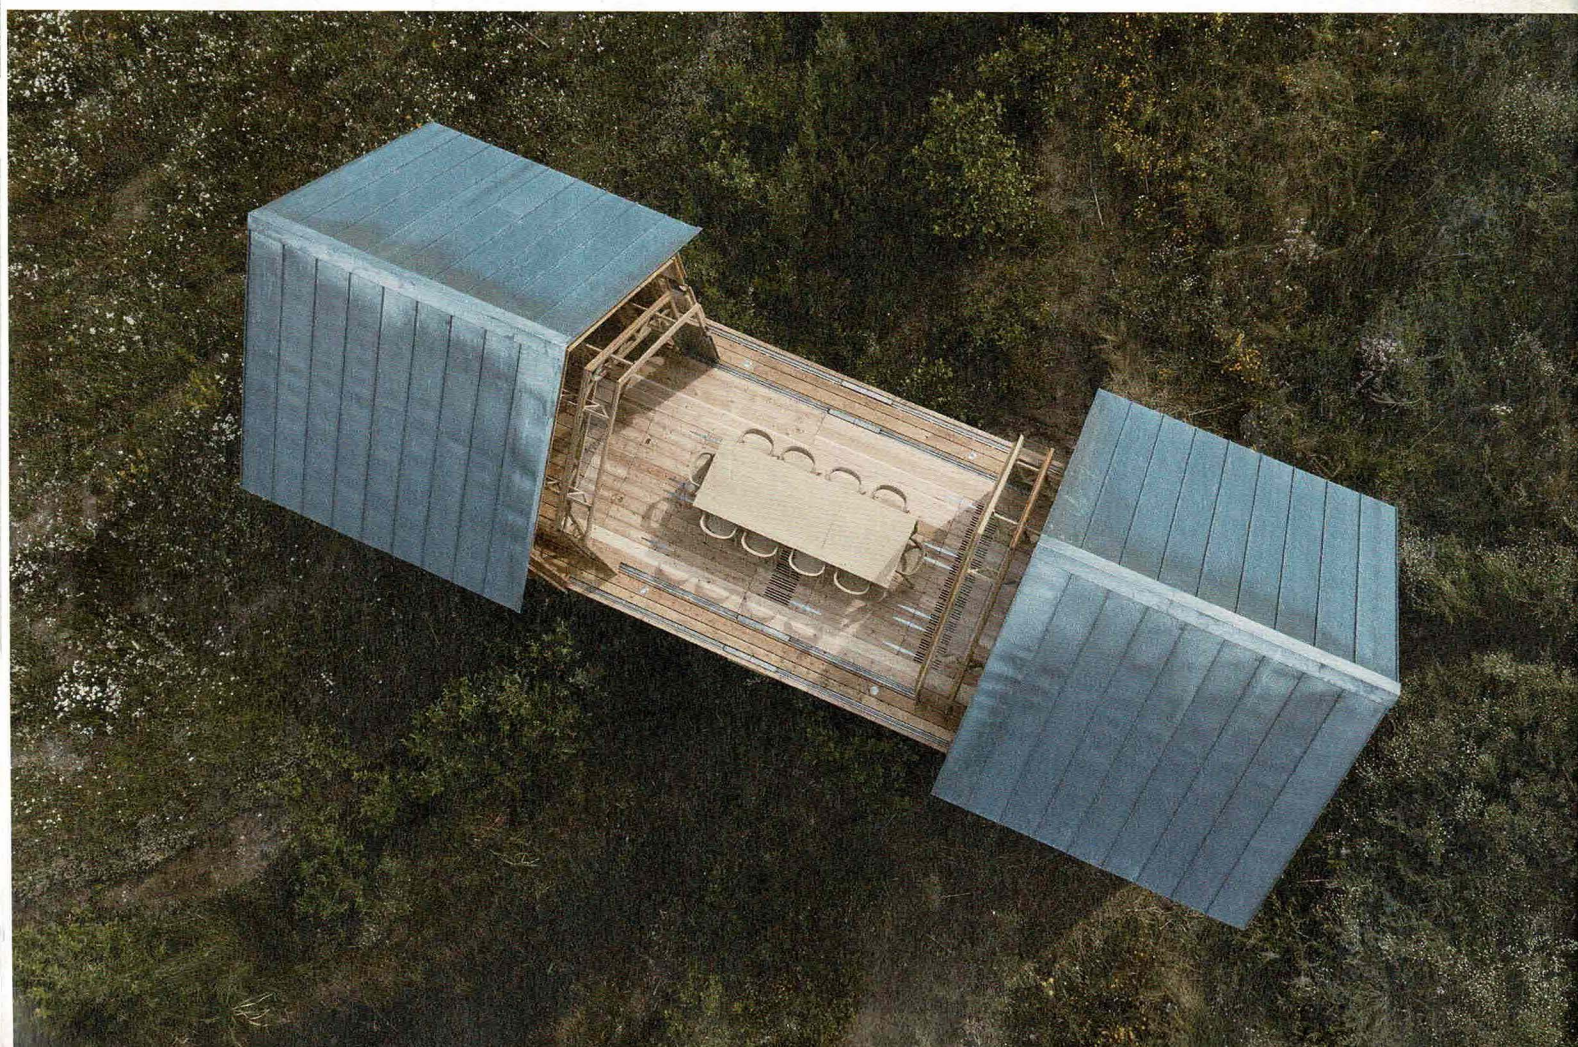

The landscaping around the 180 sq. m barn is simple yet effective, incorporating silver birch trees and wild meadow flowers that soften and meld the building with the established coastal vegetation and surrounding mature trees

A request from his mother to build a flexible garden space that could be used for “dinner parties, art or even theatrical performances” led Casper Schols to design and build his *Garden House* in 2016. The innovative project with movable walls attracted so much attention, including winning various notable accolades, that he was awarded a scholarship to study at the Architectural Association in London as well as receiving the financial backing to develop the idea. Five years on and he has just launched the ANNA Stay, ANNA Meet and a fully bespoke option, ANNA Me. “ANNA is a dynamic home in the shape of an open platform to live with, rather than against, the elements by playing with the configuration of the layers of the house,” he explains. “Just like the way you dress yourself to suit different weather conditions, occasions and moods.” The ANNA Stay has a fixed area, housing the kitchen, shower, toilet and storage space. Above the kitchen there is a mezzanine which is large enough for a second king-sized bed, making the house suitable for four. ANNA Meet was designed to adapt to activities such as yoga, whatever the weather. Both models are built in sustainably grown and untreated larch with birch ply used for the interior. When the wood shells are closed there is a cosy indoor atmosphere, “for moments when the weather is more hostile.” Delivered as one piece or as a flat pack consisting of 26 parts, it is built on easy to remove 1.5m long steel pillars, meaning the cabin can be relocated at any time, leaving nothing behind. All models are available for both on and off grid and start at €87,000. Cabin-ANNA.com