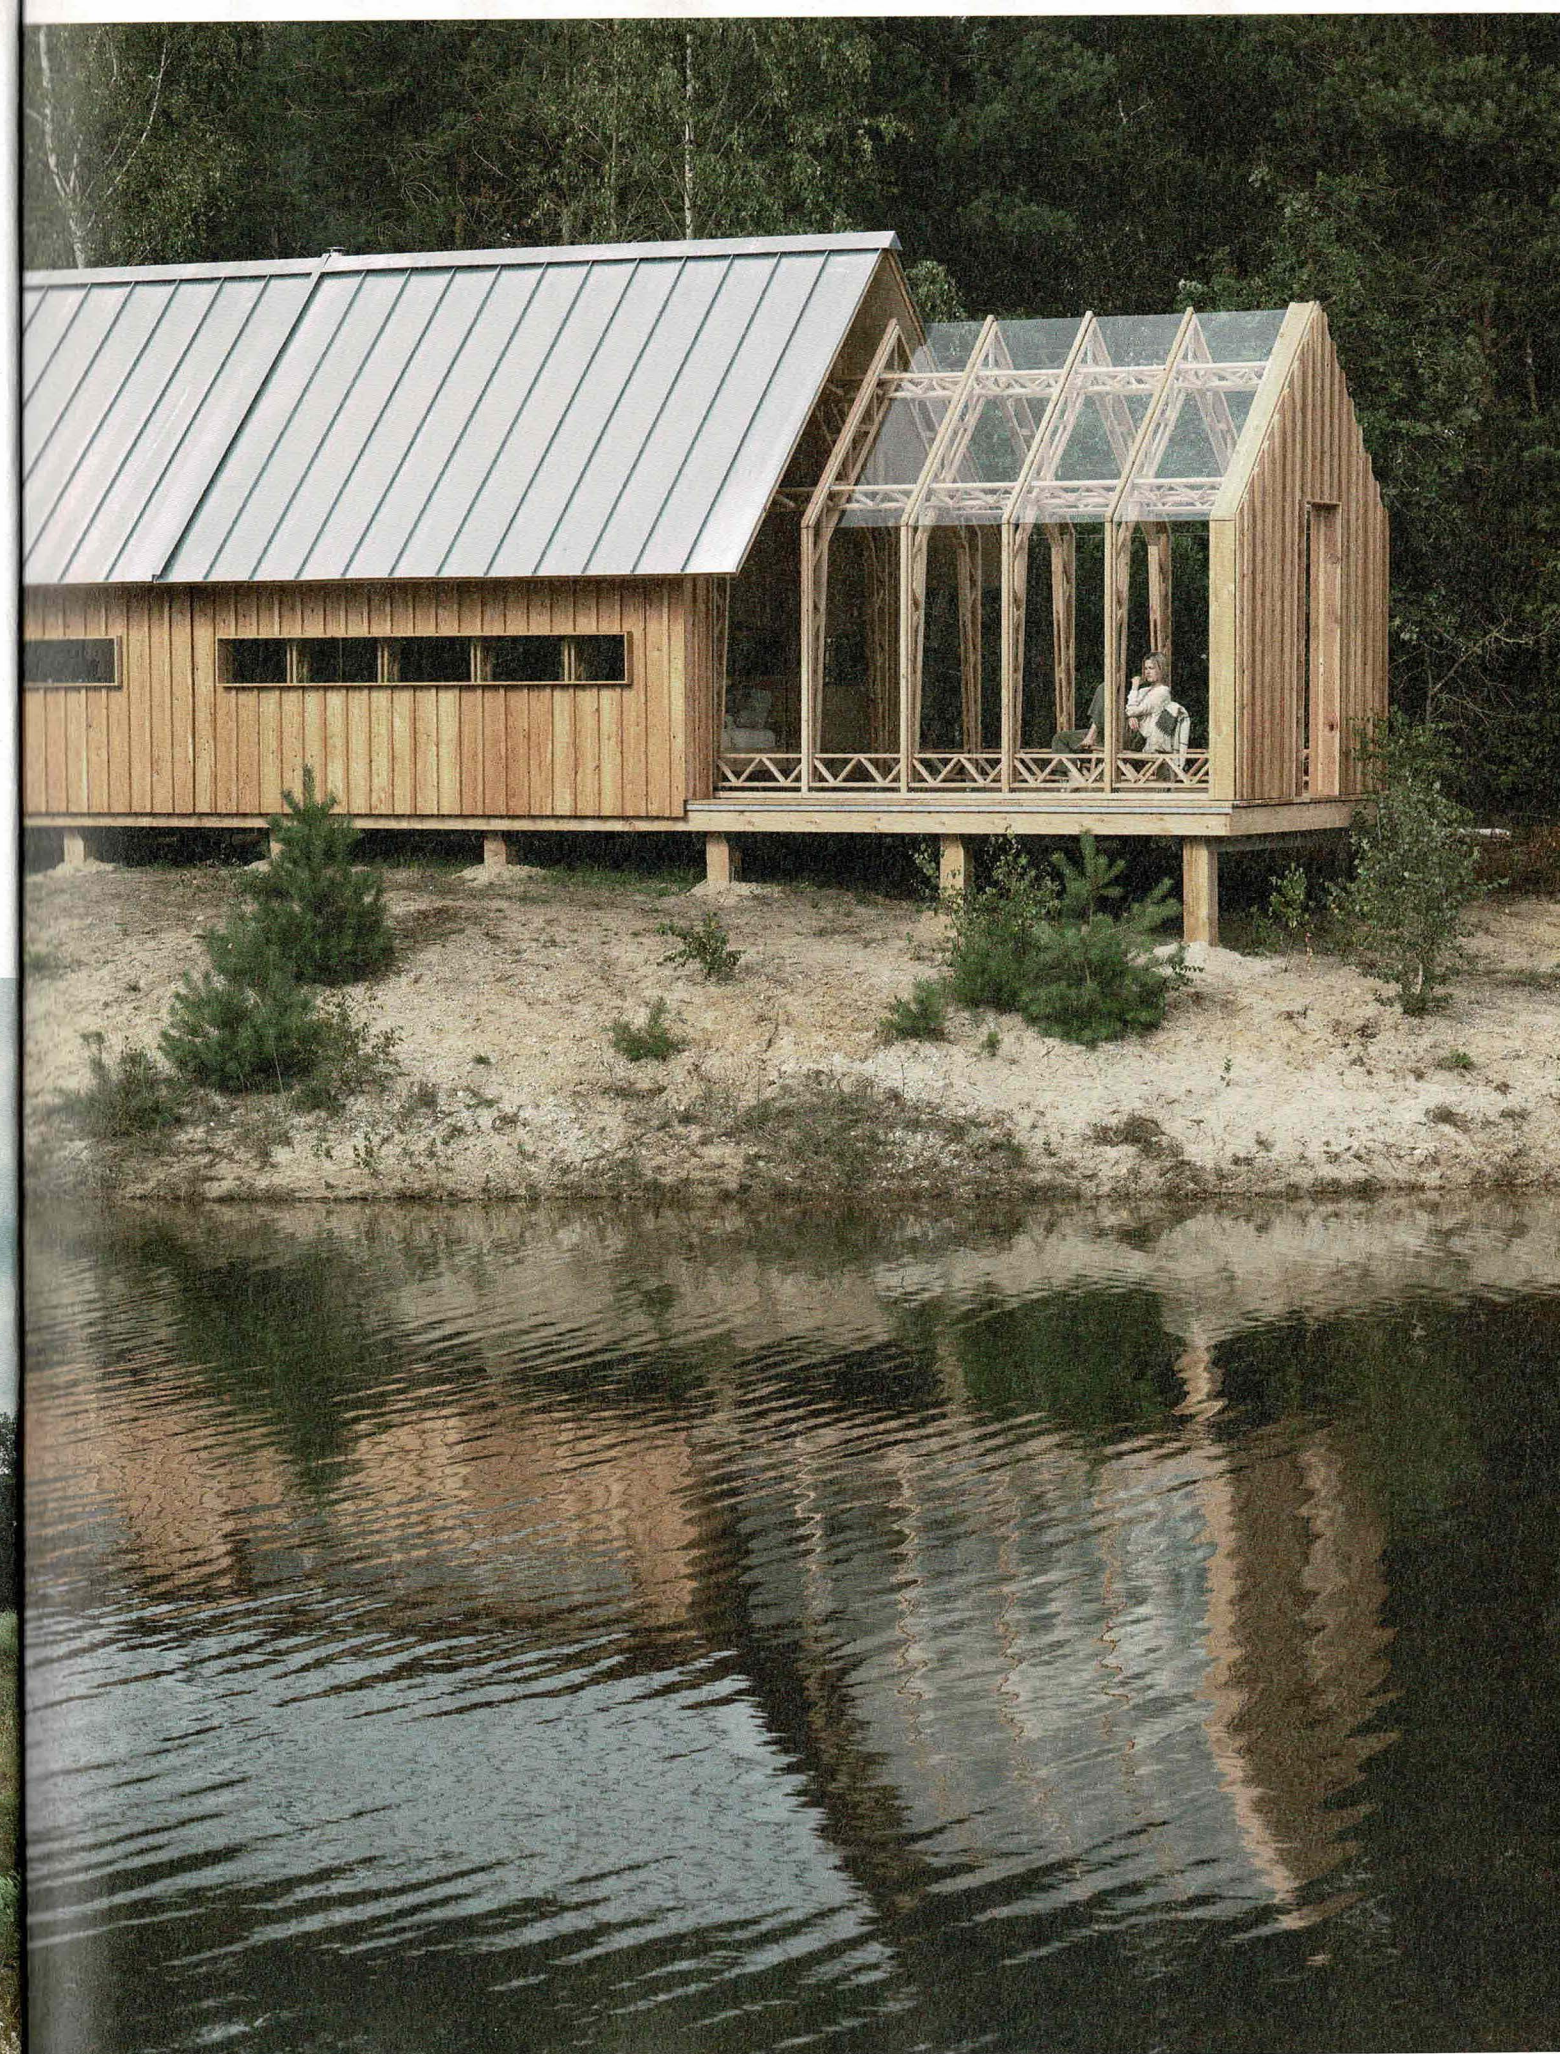

The landscaping around the 180 sq. m barn is simple yet effective, incorporating silver birch trees and wild meadow flowers that soften and meld the building with the established coastal vegetation and surrounding mature trees

A request from his mother to build a flexible garden space that could be used for “dinner parties, art or even theatrical performances” led Casper Schols to design and build his *Garden House* in 2016. The innovative project with movable walls attracted so much attention, including winning various notable accolades, that he was awarded a scholarship to study at the Architectural Association in London as well as receiving the financial backing to develop the idea. Five years on and he has just launched the ANNA Stay, ANNA Meet and a fully bespoke option, ANNA Me. “ANNA is a dynamic home in the shape of an open platform to live with, rather than against, the elements by playing with the configuration of the layers of the house,” he explains. “Just like the way you dress yourself to suit different weather conditions, occasions and moods.” The ANNA Stay has a fixed area, housing the kitchen, shower, toilet and storage space. Above the kitchen there is a mezzanine which is large enough for a second king-sized bed, making the house suitable for four. ANNA Meet was designed to adapt to activities such as yoga, whatever the weather. Both models are built in sustainably grown and untreated larch with birch ply used for the interior. When the wood shells are closed there is a cosy indoor atmosphere, “for moments when the weather is more hostile.” Delivered as one piece or as a flat pack consisting of 26 parts, it is built on easy to remove 1.5m long steel pillars, meaning the cabin can be relocated at any time, leaving nothing behind. All models are available for both on and off grid and start at €87,000. Cabin-ANNA.com