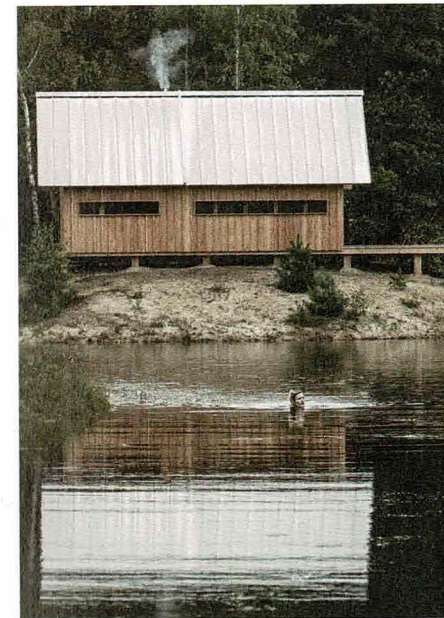

The landscaping around the 180 sq. m barn is simple yet effective, incorporating silver birch trees and wild meadow flowers that soften and meld the building with the established coastal vegetation and surrounding mature trees

A request from his mother to build a flexible garden space that could be used for “dinner parties, art or even theatrical performances” led Casper Schols to design and build his *Garden House* in 2016. The innovative project with movable walls attracted so much attention, including winning various notable accolades, that he was awarded a scholarship to study at the Architectural Association in London as well as receiving the financial backing to develop the idea. Five years on and he has just launched the ANNA Stay, ANNA Meet and a fully bespoke option, ANNA Me. “ANNA is a dynamic home in the shape of an open platform to live with, rather than against, the elements by playing with the configuration of the layers of the house,” he explains. “Just like the way you dress yourself to suit different weather conditions, occasions and moods.” The ANNA Stay has a fixed area, housing the kitchen, shower, toilet and storage space. Above the kitchen there is a mezzanine which is large enough for a second king-sized bed, making the house suitable for four. ANNA Meet was designed to adapt to activities such as yoga, whatever the weather. Both models are built in sustainably grown and untreated larch with birch ply used for the interior. When the wood shells are closed there is a cosy indoor atmosphere, “for moments when the weather is more hostile.” Delivered as one piece or as a flat pack consisting of 26 parts, it is built on easy to remove 1.5m long steel pillars, meaning the cabin can be relocated at any time, leaving nothing behind. All models are available for both on and off grid and start at €87,000. Cabin-ANNA.com