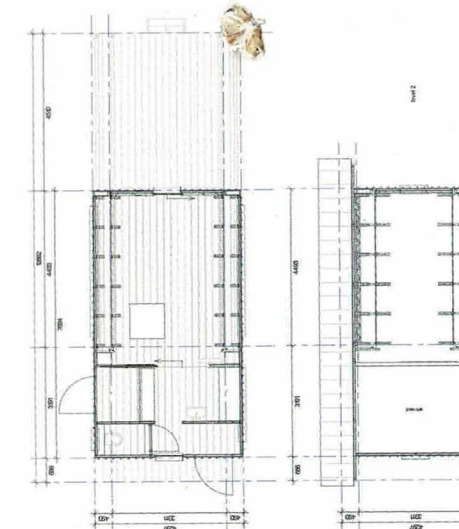

The landscaping around the 180 sq. m barn is simple yet effective, incorporating silver birch trees and wild meadow flowers that soften and meld the building with the established coastal vegetation and surrounding mature trees

A request from his mother to build a flexible garden space that could be used for “dinner parties, art or even theatrical performances” led Casper Schols to design and build his *Garden House* in 2016. The innovative project with movable walls attracted so much attention, including winning various notable accolades, that he was awarded a scholarship to study at the Architectural Association in London as well as receiving the financial backing to develop the idea. Five years on and he has just launched the ANNA Stay, ANNA Meet and a fully bespoke option, ANNA Me. “ANNA is a dynamic home in the shape of an open platform to live with, rather than against, the elements by playing with the configuration of the layers of the house,” he explains. “Just like the way you dress yourself to suit different weather conditions, occasions and moods.” The ANNA Stay has a fixed area, housing the kitchen, shower, toilet and storage space. Above the kitchen there is a mezzanine which is large enough for a second king-sized bed, making the house suitable for four. ANNA Meet was designed to adapt to activities such as yoga, whatever the weather. Both models are built in sustainably grown and untreated larch with birch ply used for the interior. When the wood shells are closed there is a cosy indoor atmosphere, “for moments when the weather is more hostile.” Delivered as one piece or as a flat pack consisting of 26 parts, it is built on easy to remove 1.5m long steel pillars, meaning the cabin can be relocated at any time, leaving nothing behind. All models are available for both on and off grid and start at €87,000. Cabin-ANNA.com